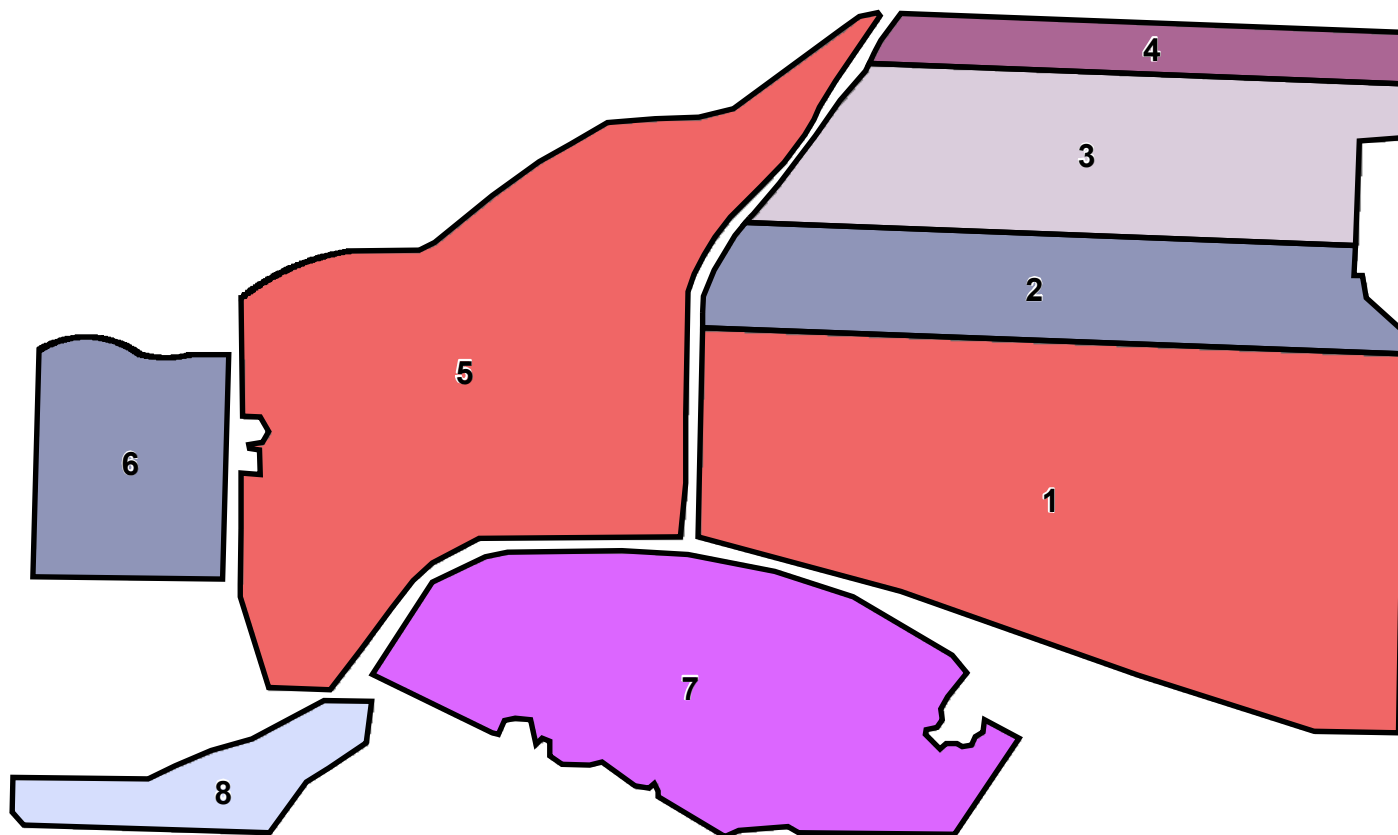

Hahn Estates

Ste Gabriele Vineyard - 62.83 acres
Variety Map

Legend

Blocks by variety - 62.83 ac

-  Cabernet Sauv - 32.56 ac
-  Cabernet Franc - 8.97 ac
-  Syrah - 9.90 ac
-  Merlot - 7.41 ac
-  Malbec - 2.31 ac
-  Petit Verdot - 1.71 ac

Ste. Gabriele Vineyard Information

Block	Sub Block	Acres	Variety	Clone	Rootstock	Plants per Acre	Plants	Spacing	Planted	Grafted	Notes
1		17.30	Cabernet Sauvignon		5BB/5C	871	15,072	10' x 5'			
2		5.66	Cabernet Franc		110R	871	4,931	10' x 5'			
3		7.41	Merlot		110R	871	6,453	10' x 5'			
4		2.31	Malbec	4	110R	871	2,012	10' x 5'			
5		15.26	Cabernet Sauvignon	337 / 15 / C	5BB	792	12,085	11' x 5'			
6		3.31	Cabernet Franc	8	5BB/5C	792	2,625	11' x 5'			
7		9.87	Syrah	2 / 8	1103P	871	8,598	10' x 5'			
8		1.71	Petit Verdot	1	110R/5C	1089	1,862	8' x 5'			
Ste. Gabriele Total		62.83					53,638				