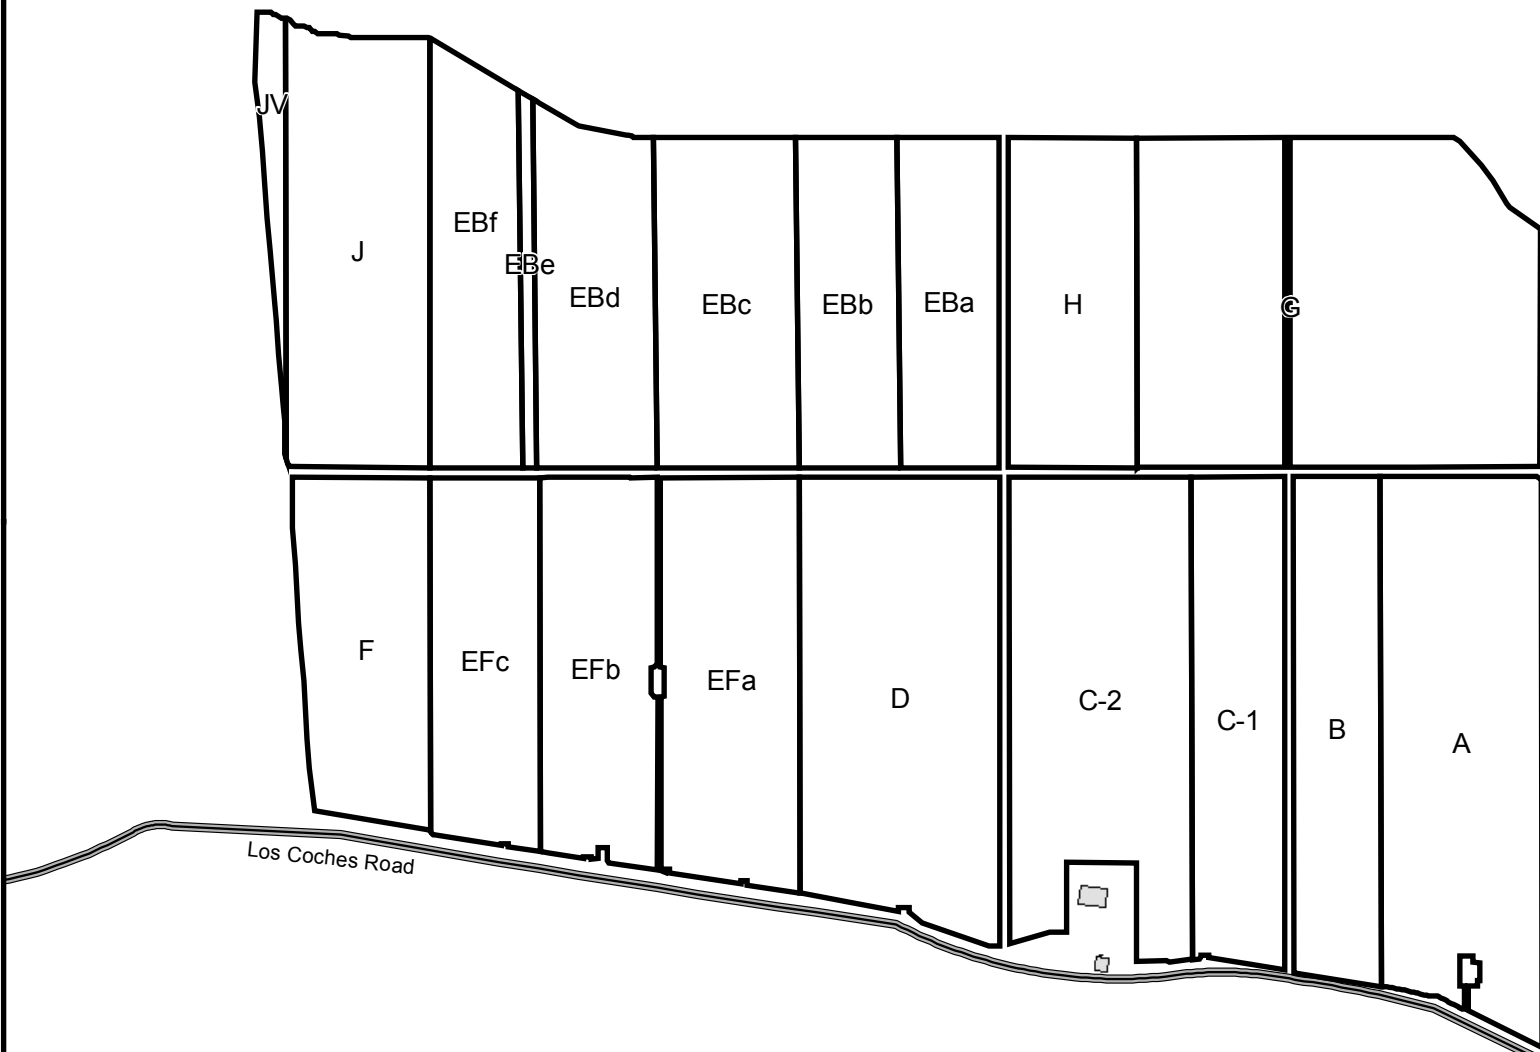

# Hahn Estates

Ste. Philippe Vineyard - 289.62 acres  
Block Map

### Legend

- Block Outline - 289.62 ac
- Road
- Structures

Ste. Philippe Vineyard Information

Block	Sub Block	Acres	Variety	Clone	Rootstock	Plants per Acre	Plants	Spacing	Planted	Grafted	Notes
A		25.81	Syrah	470	101-14	908	23,425	8'x6'	2007		
B		13.31	Syrah	877	Freedom/5BB	1,037	13,807	7'x6'	1999/2002		Interplant
C-1		13.65	Syrah	Shiraz1/174	101-14	1,037	14,161	7'x6'	2001/2002		Interplant
C-2		23.82	Merlot	3	Resling/Freedom	1,037	24,703	7'x6'	1973/1998		Interplant
D		26.63	Merlot	3	Freedom	908	24,163	8'x6'	1996		
	EFa	16.84	Pinot Noir	777	101-14	1,452	24,445	6'x5'	2007		
	EFb	12.99	Pinot Noir	667	101-14	1,452	18,867	6'x5'	2007		
	EFc	12.53	Pinot Noir	828	101-14	1,452	18,193	6'x5'	2007		
EF		42.36					61,505				
	EBa	9.71	Pinot Noir	Swan	101-14	1,452	14100	6'x5'	2008		
	EBb	9.87	Pinot Noir	2A	101-14	1,452	14335	6'x5'	2008		
	EBc	13.76	Pinot Noir	Pommard 5	101-14	1,452	19975	6'x5'	2008		
	EBd	12.43	Pinot Noir	115	101-14	1,452	18055	6'x5'	2008		
	EBe	1.67	Pinot Noir	113	101-14	1,452	2424	6'x5'	2008		
	EBf	10.87	Pinot Noir	44	101-14	1,452	15783	6'x5'	2008		
EB		58.31					84672				
F		13.30	Sauvignon Blanc	Musque	Freedom	622	8,274	10'x7'	1994		
J		18.76	Merlot	181	Freedom	622	11,673	10'x7'	2005		
JV		2.19	Viognier	1	Freedom	622	1,364	10'x7'	2005		
G		38.57	Merlot	3	Freedom	622	23,999	10'x7'	1989		
H		12.92	Merlot	3	Freedom	622	8,037	10'x7'	1990		
Ste. Philippe Total		289.62					299,783				