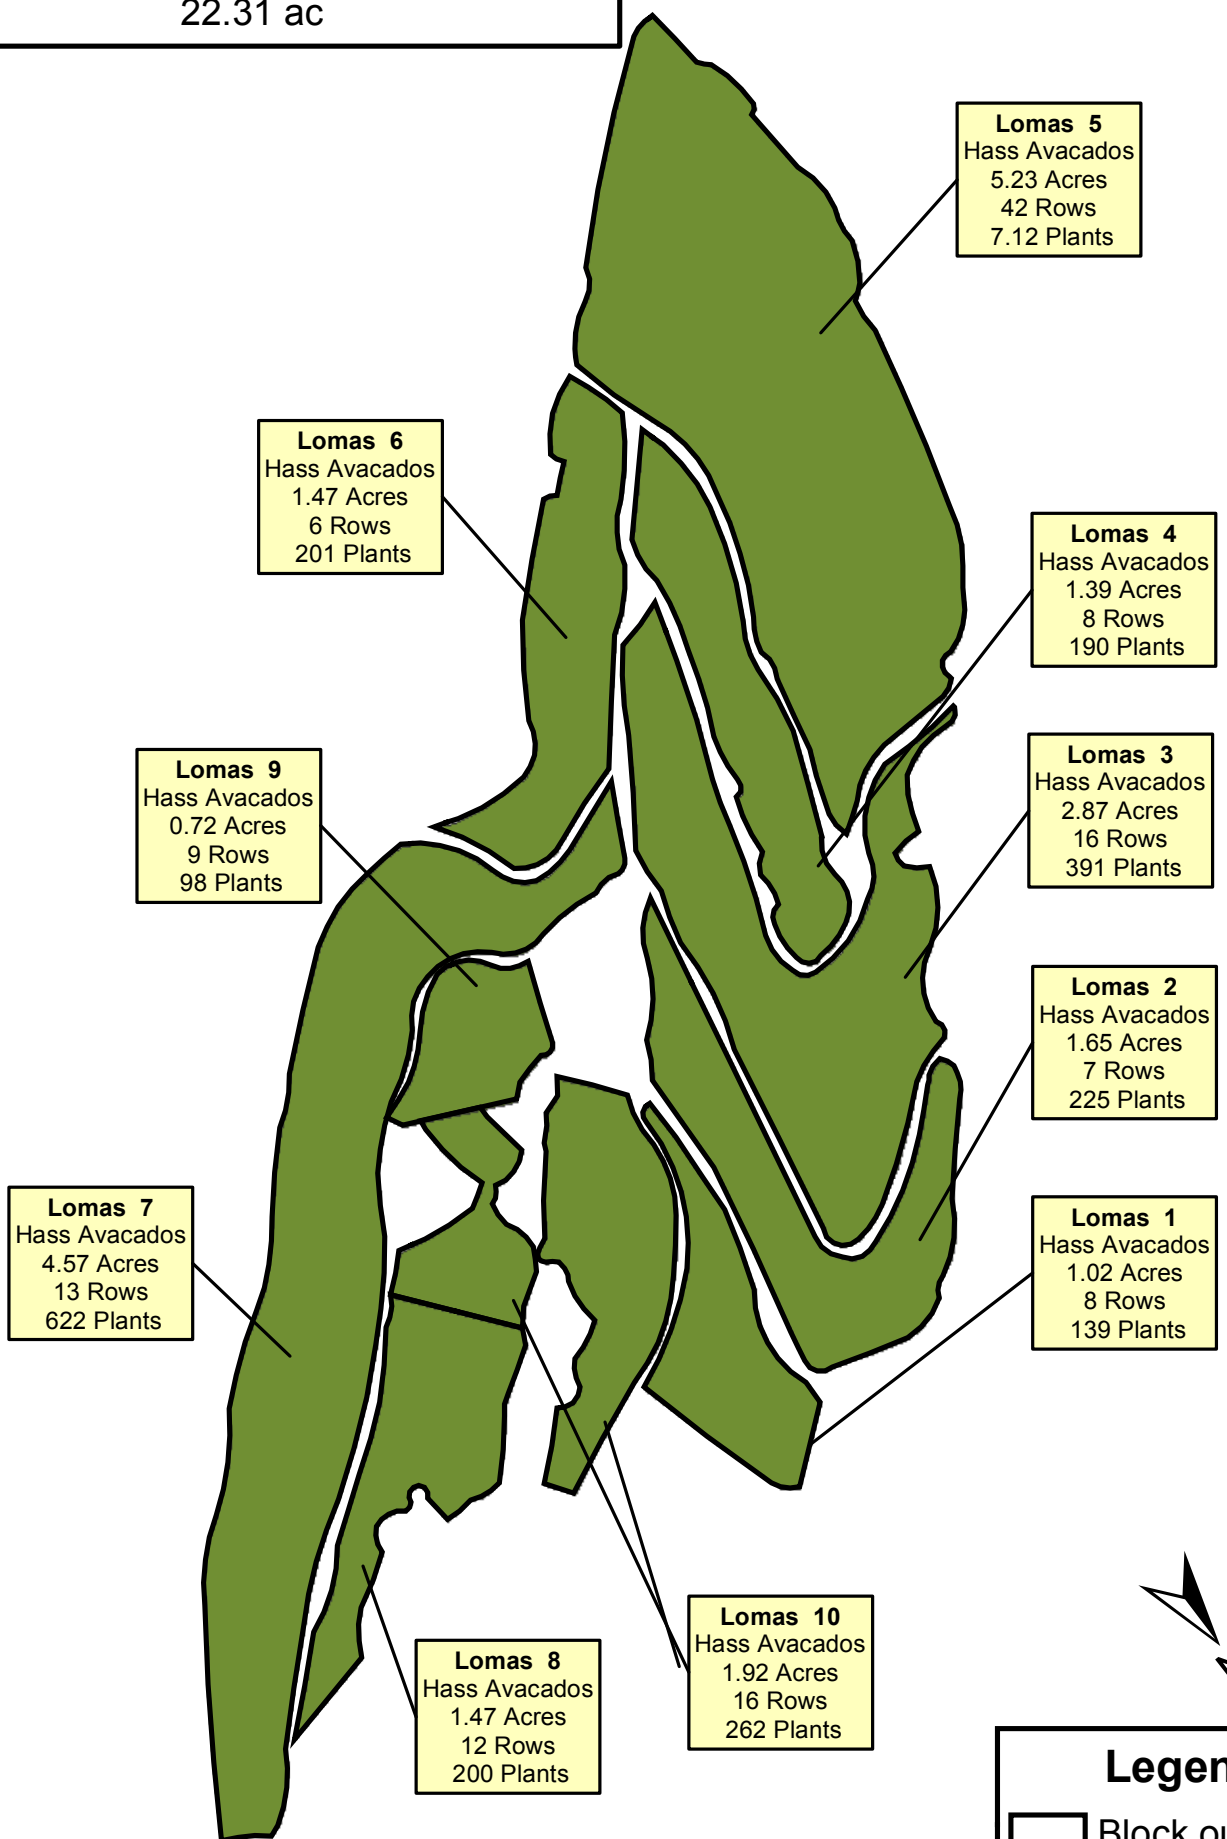

Santa Lucia Avocado Orchard

22.31 ac

Legend

- Block outline
- Hass Avacados