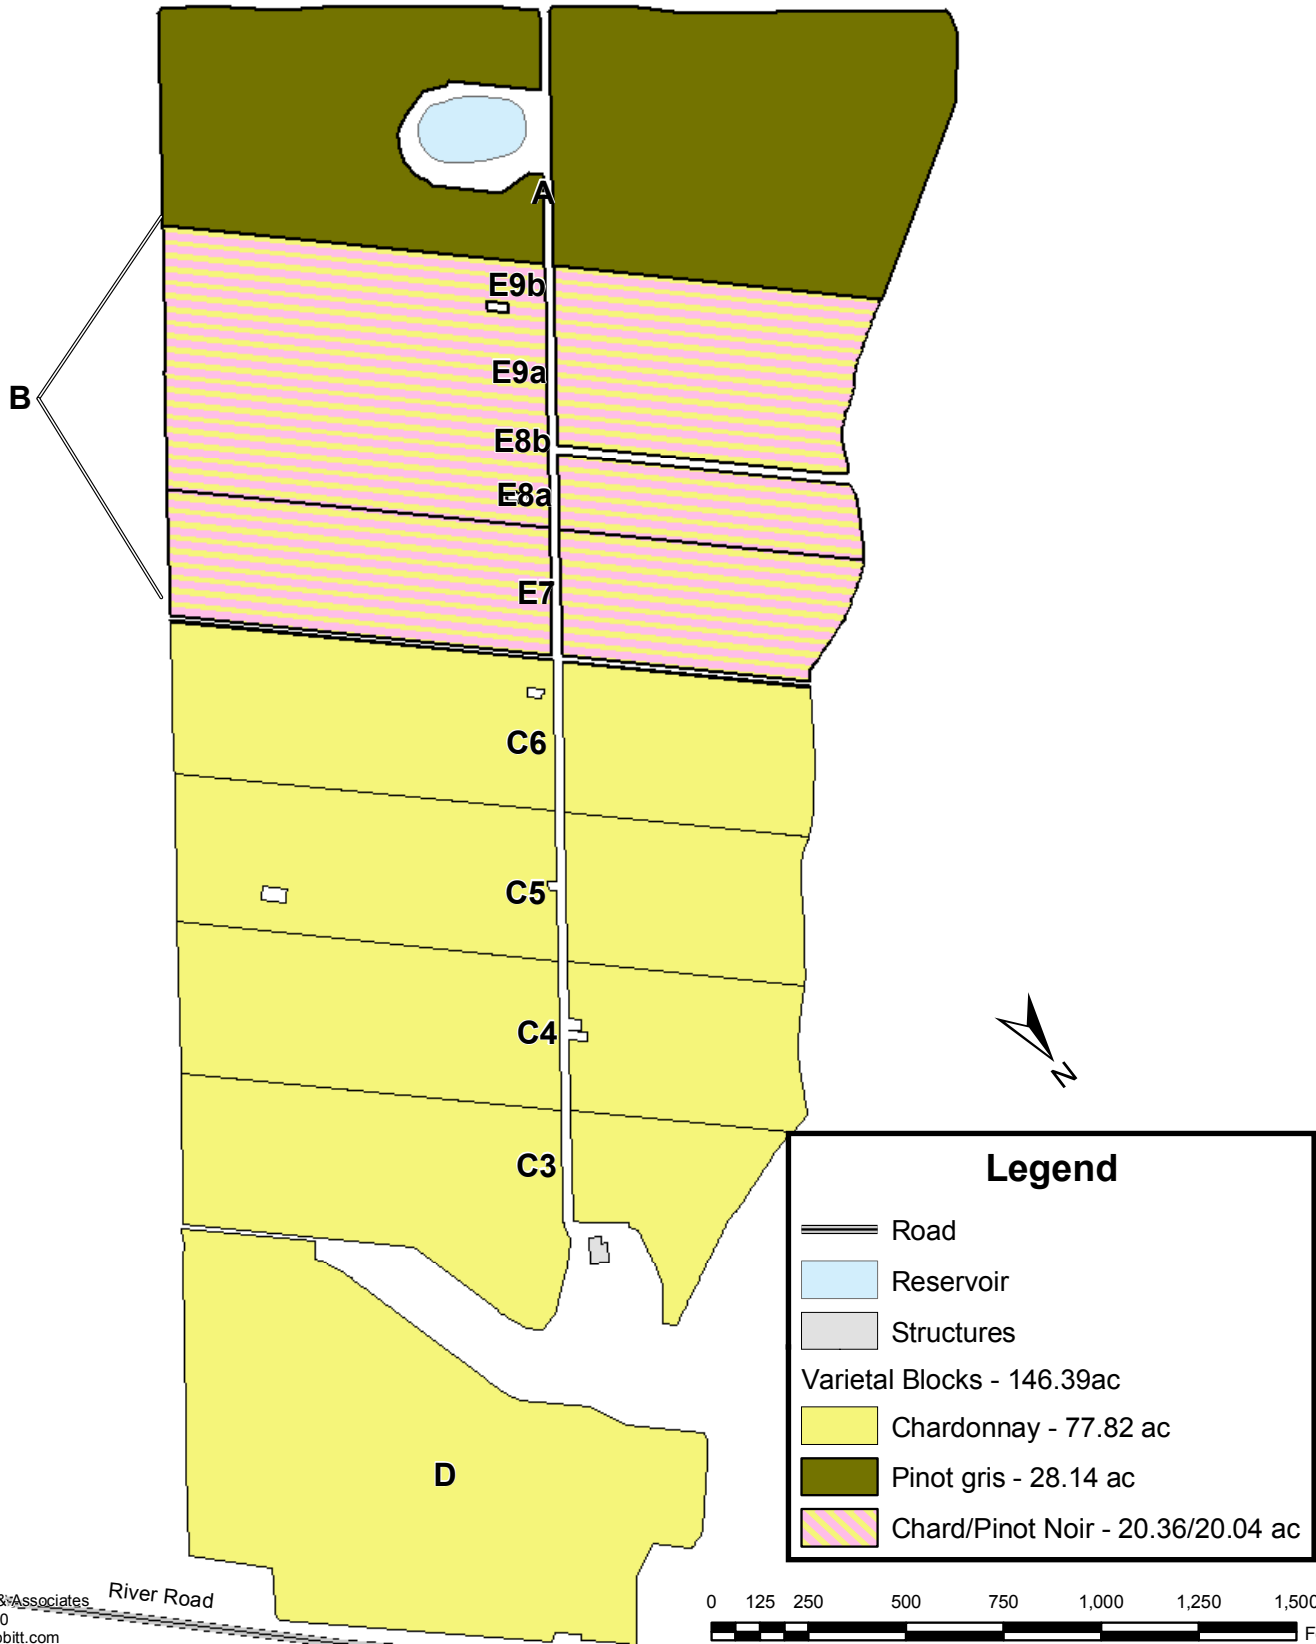

# Hahn Estates

Lone Oak Vineyard - 146.39 acres  
Variety Map

Lone Oak Vineyard Information

Block	Sub Block	Acres	Variety	Clone	Rootstock	Plants per Acre	Plants	Spacing	Planted	Grafted	Notes
A		28.14	Pinot gris	146	Pinot Blanc	1210	17,023	12' x 6'	1974	1995	
B		20.36	Chardonnay	Wente	P.N.Martini	605	24,639	6' x 6'	1974	1989	Interplant
C3 Old		6.85	Chardonnay	Wente	S04	1210	8,285	6' x 6'	1974		Interplant
C3 New		6.88	Chardonnay	76	S04	1210	8,323	6' x 6'	2000		Interplant
C4 Old		7.02	Chardonnay	Wente	S04	1210	8,496	6' x 6'	1974		Interplant
C4 New		7.01	Chardonnay	96	S04	1210	8,481	6' x 6'	2000		Interplant
C5 Old		7.06	Chardonnay	Wente	S04	1210	8,543	6' x 6'	1974		Interplant
C5 New		7.22	Chardonnay	76	S04	1210	8,736	6' x 6'	2001		Interplant
C6 Old		7.20	Chardonnay	Wente	S04	1210	8,716	6' x 6'	1974		Interplant
C6 New		7.06	Chardonnay	96	S04	1210	8,538	6' x 6'	2001		Interplant
D Old		10.95	Chardonnay	Wente	Own/5BB	1210	13,253	6' x 6'	1997		Interplant
D New		10.57	Chardonnay	4	Own/5BB	1210	12,792	6' x 6'	1999		Interplant
E7		6.37	Pinot noir	777	3309/101-14	1210	7,713	6' x 6'	1974		Interplant with B
E8a		2.93	Pinot noir	Pommard 5	101-14	1210	3,540	6' x 6'	2001		Interplant with B
E8b		2.92	Pinot noir	2A	P.N.Martini	1210	3,531	6' x 6'	1974		Interplant with B
E9a		3.86	Pinot noir	115	101-14	1210	4,666	6' x 6'	2001		Interplant with B
E9b		3.97	Pinot noir	667	P.N.Martini	1210	4,800	6' x 6'	2001		Interplant with B
Lone Oak Total		146.39					160,075				